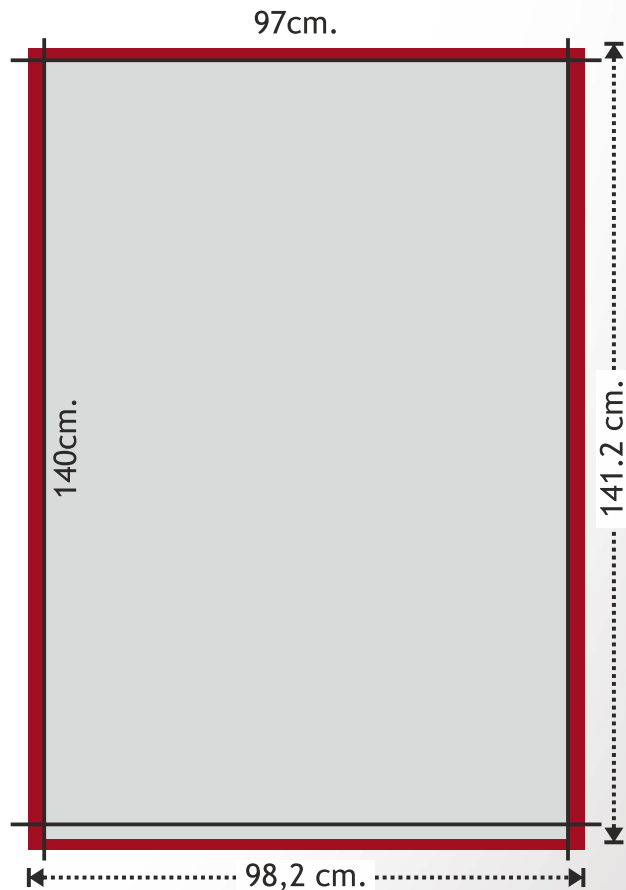

Delivery Specifications - Presentation table

Format to deliver: 98,2 x 141.2 cm.

- In order to achieve a perfect output quality and a steady flow of orders, it is important to deliver all files as complete as possible. Therefore, the guidelines below must be followed at all times.
- PDF-files
 - On the PDF is preferably formatted in a 1:1 scale.
- Always use CMYK-kleuren of PMS-kleuren.
- Black made out of. CMYK : c 40 / m 40 / y 40 / k 100.
- No trim marks
- Make sure that all text has been converted to outlines.